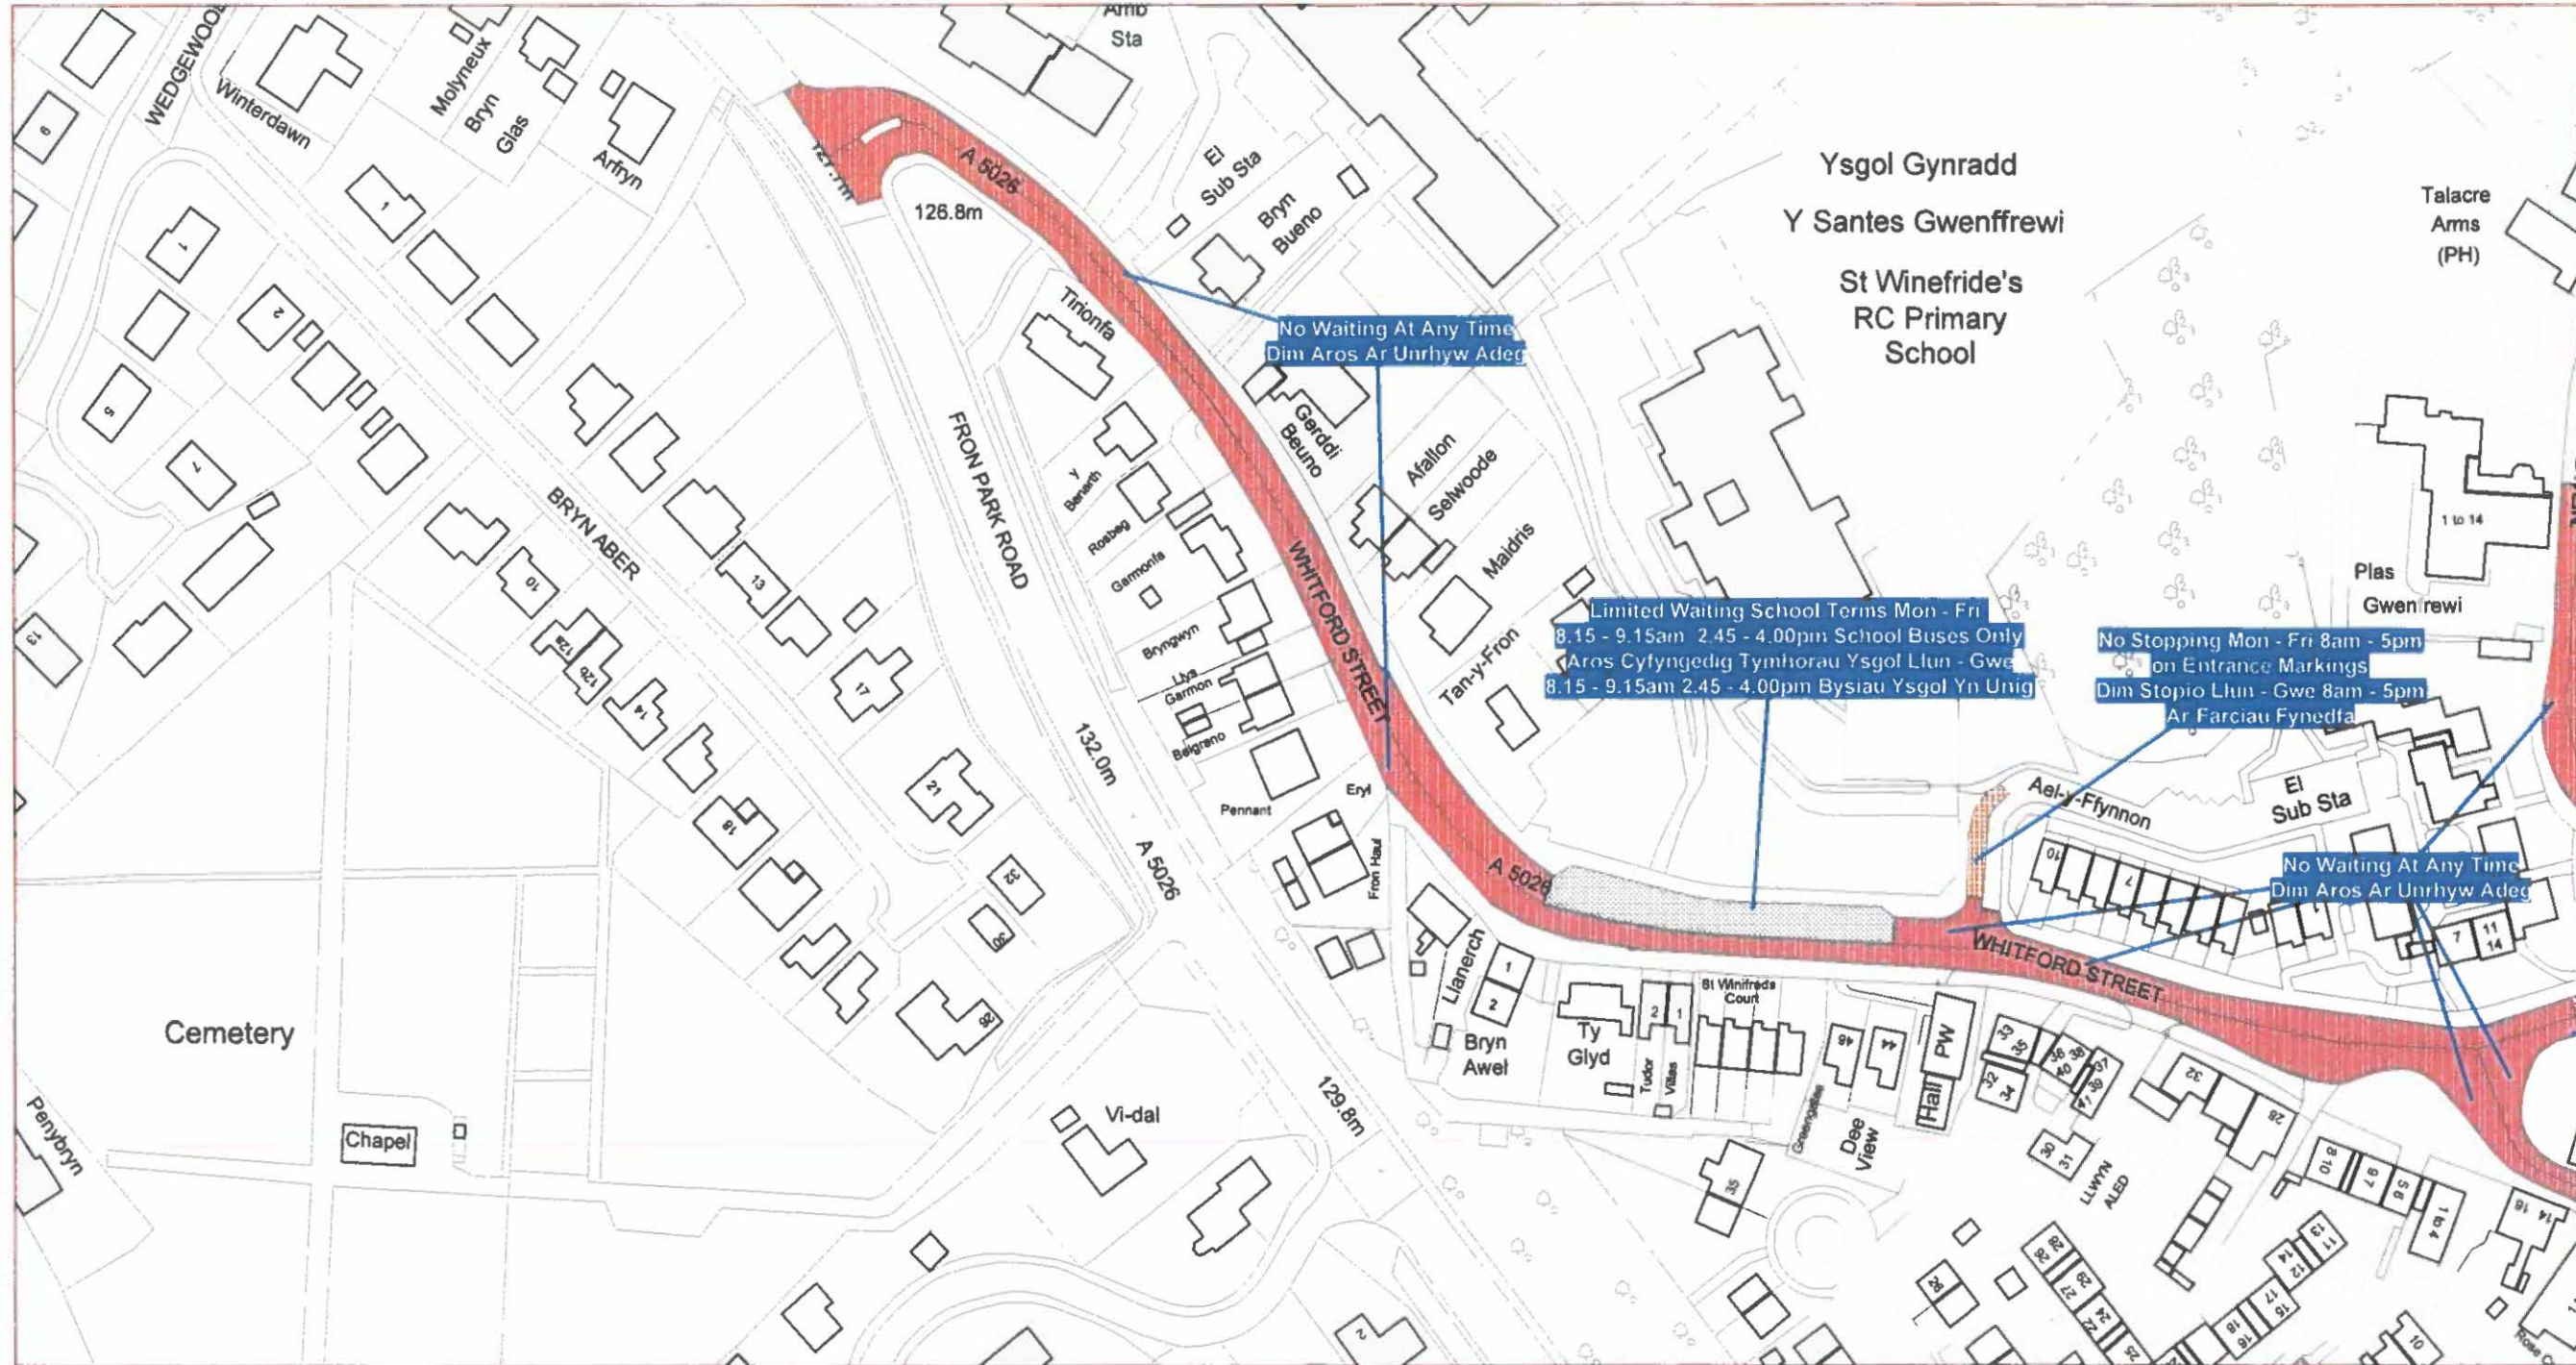

COD ARDAL:Y46  
AREA CODE:Y46

Sheet Revision No: 1  
Rhif Adolgiad Y Ddalen: 1  
Sheet active from: 1 October 2013  
Dalen yn weithredol o: 1 Hydref 2013

Scale: 1:1250  
Graddfa: 1:1250

This map is reproduced from Ordnance Survey material with the permission of Ordnance Survey on behalf of the Controller of Her Majesty's Stationary Office © Crown Copyright. Unauthorised reproduction infringes Crown Copyright and may lead to prosecution or civil proceedings. Licence No. 100023386

Atgynhychir y map hwn o ddeunydd yr Ordnance Survey gyda chanlatad yr Ordnance Survey ar ran Rheolwr Llyfrfa Ei Mawrhydi © Hawffraint y Goron. Mae atgynhychu heb ganlatad yn torri hawffraint y Goron a gall hyn arwain at erlyniad neu achos sifil. Rhif trwydded 100023386