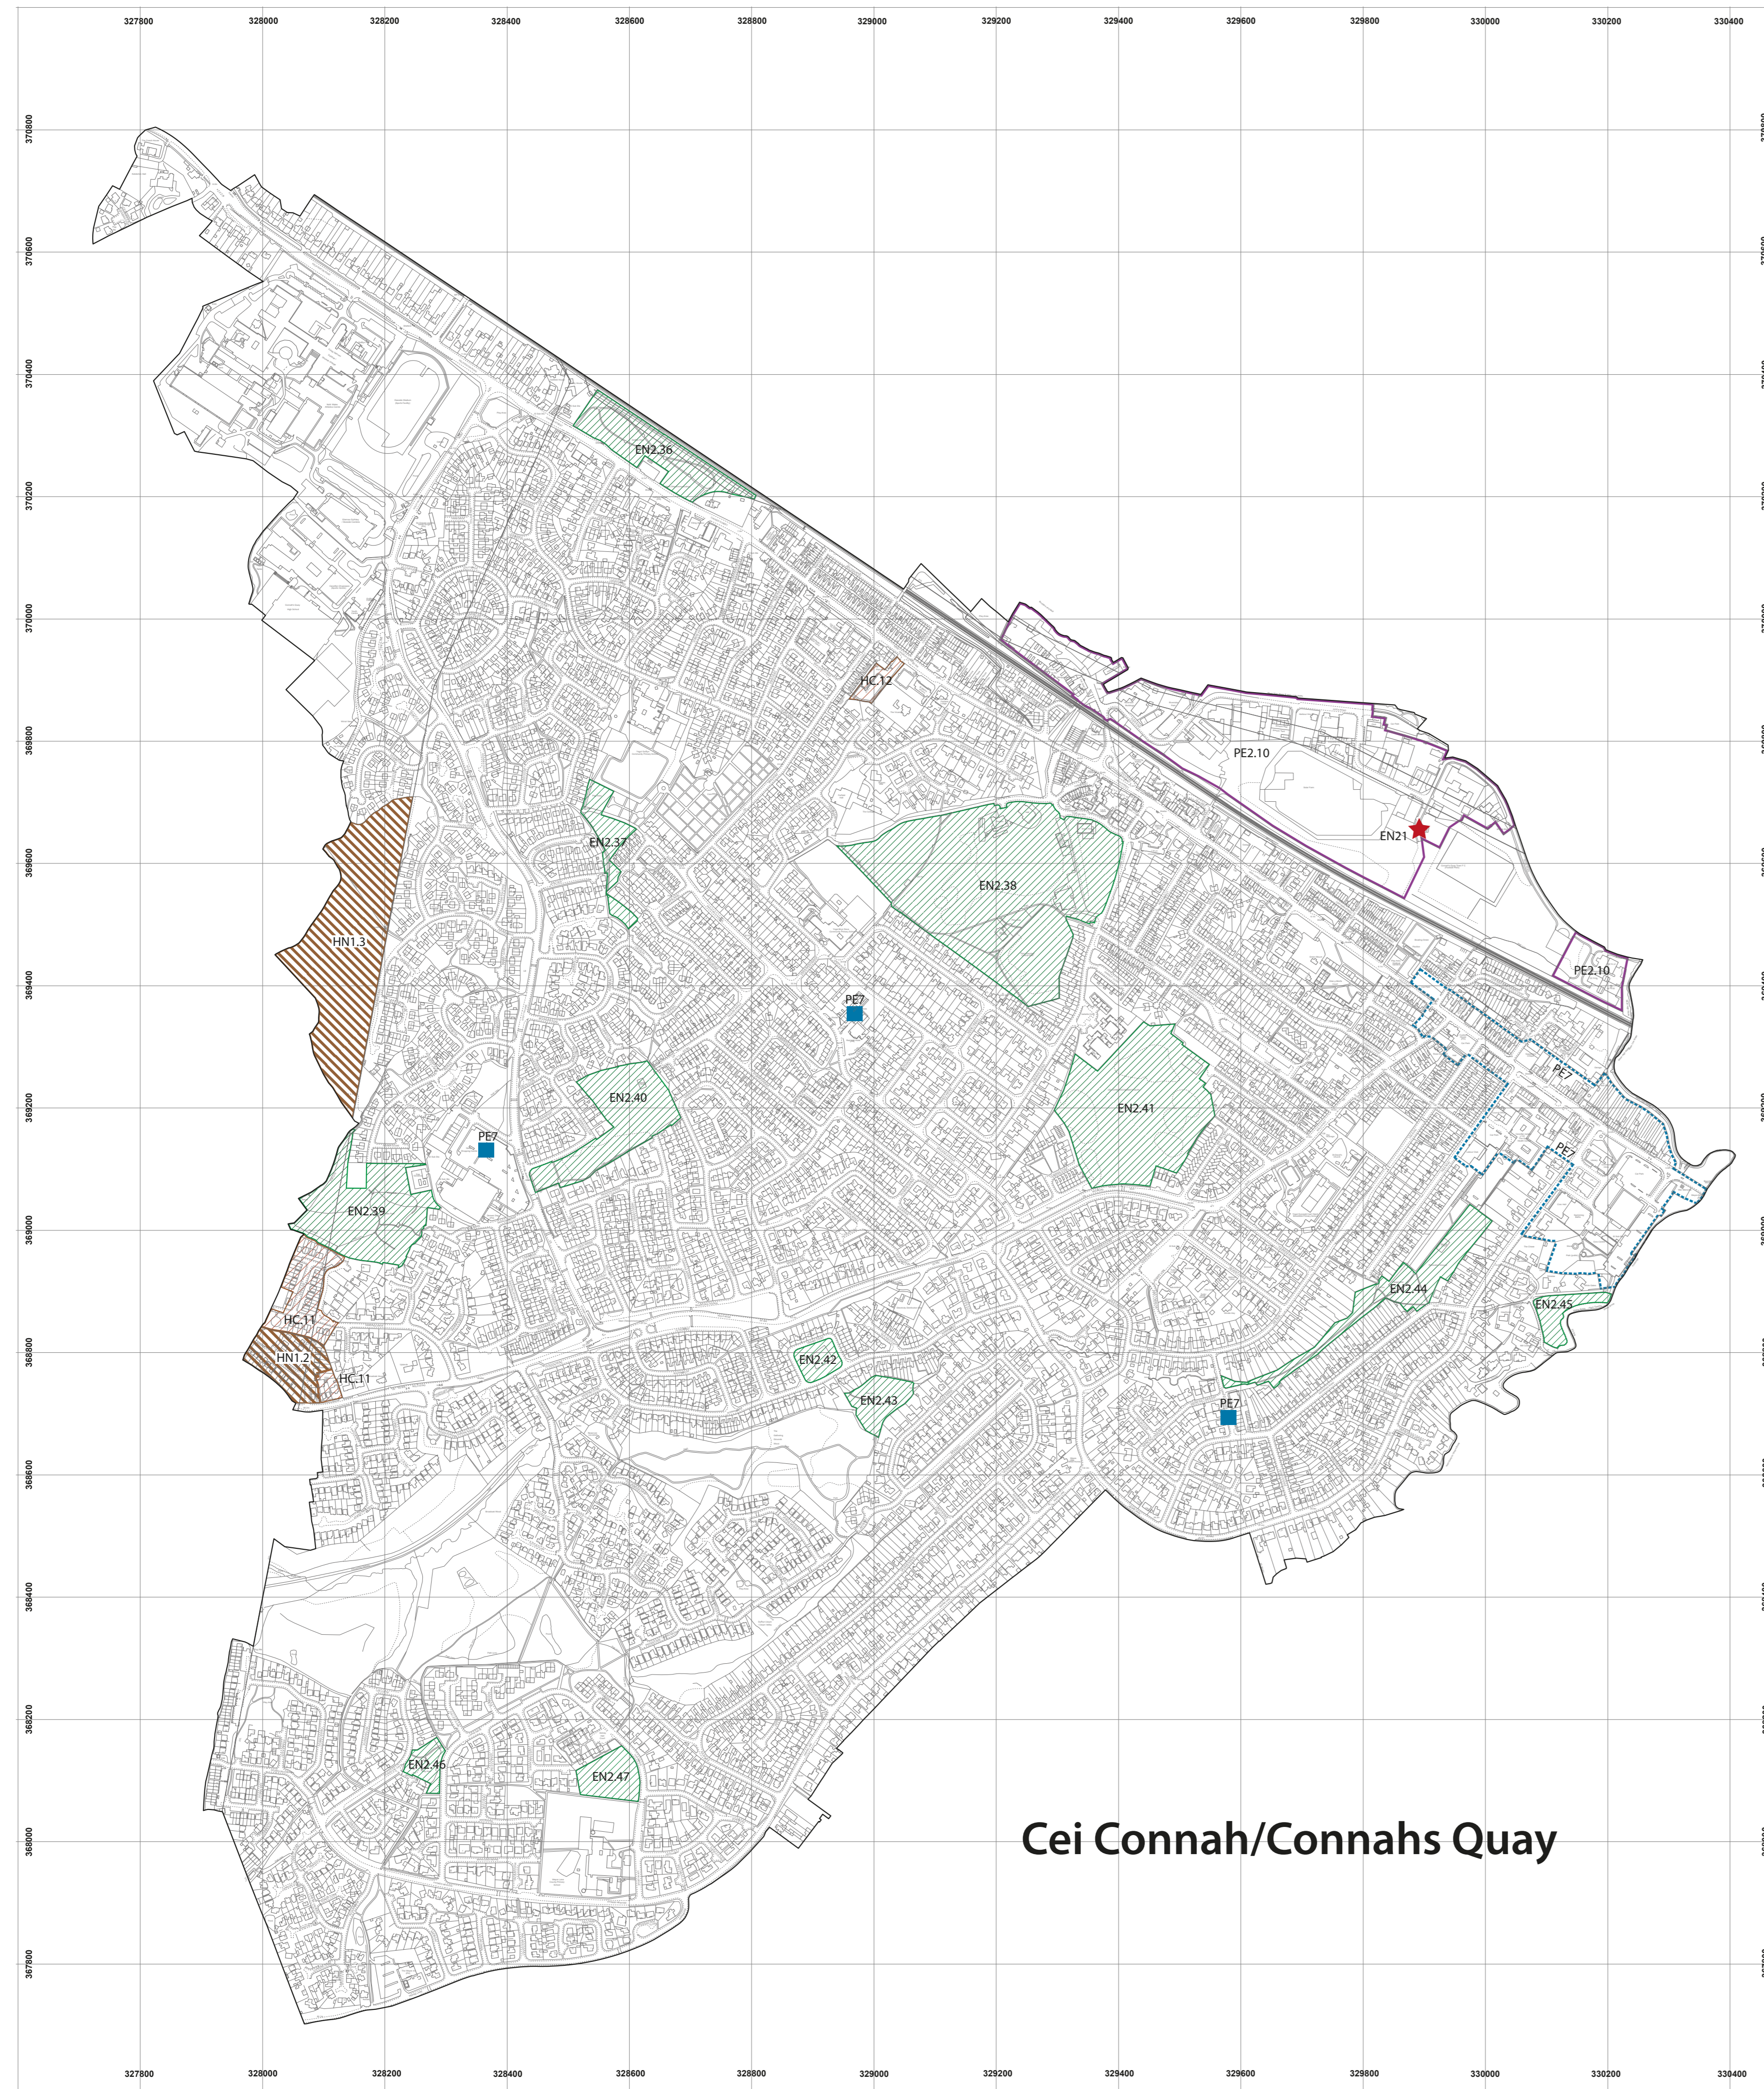

Mapiau o'r Aneddiadau/Settlement Inset Maps 2 Cei Connah/Connahs Quay; Aston & Shotton; Queensferry

Scale: 1:6,000

Cei Connah/Connahs Quay

Aston & Shotton

CYNGOR Sir y Fflint Flintshire
COUNTY COUNCIL

Flintshire Local Development Plan 2015 - 2030
Adopted Plan

Graddau mapiau cynigion a rhestrau mapiau mewnosod
Proposals maps extents and inset map lists

Proposals Map Cynigion 1
Mapiau mewnosod ar y cefn
Inset maps on rear:
Trefynnon / Holywell
Flint/ Flint

Proposals Map Cynigion 2
Mapiau mewnosod ar y cefn
Inset maps on rear:
Cei Connah / Connahs Quay
Aston & Shotton
Queensferry

Proposals Map Cynigion 3
Mapiau mewnosod ar y cefn
Inset maps on rear:
Mold
Buckley
Saltney

Queensferry