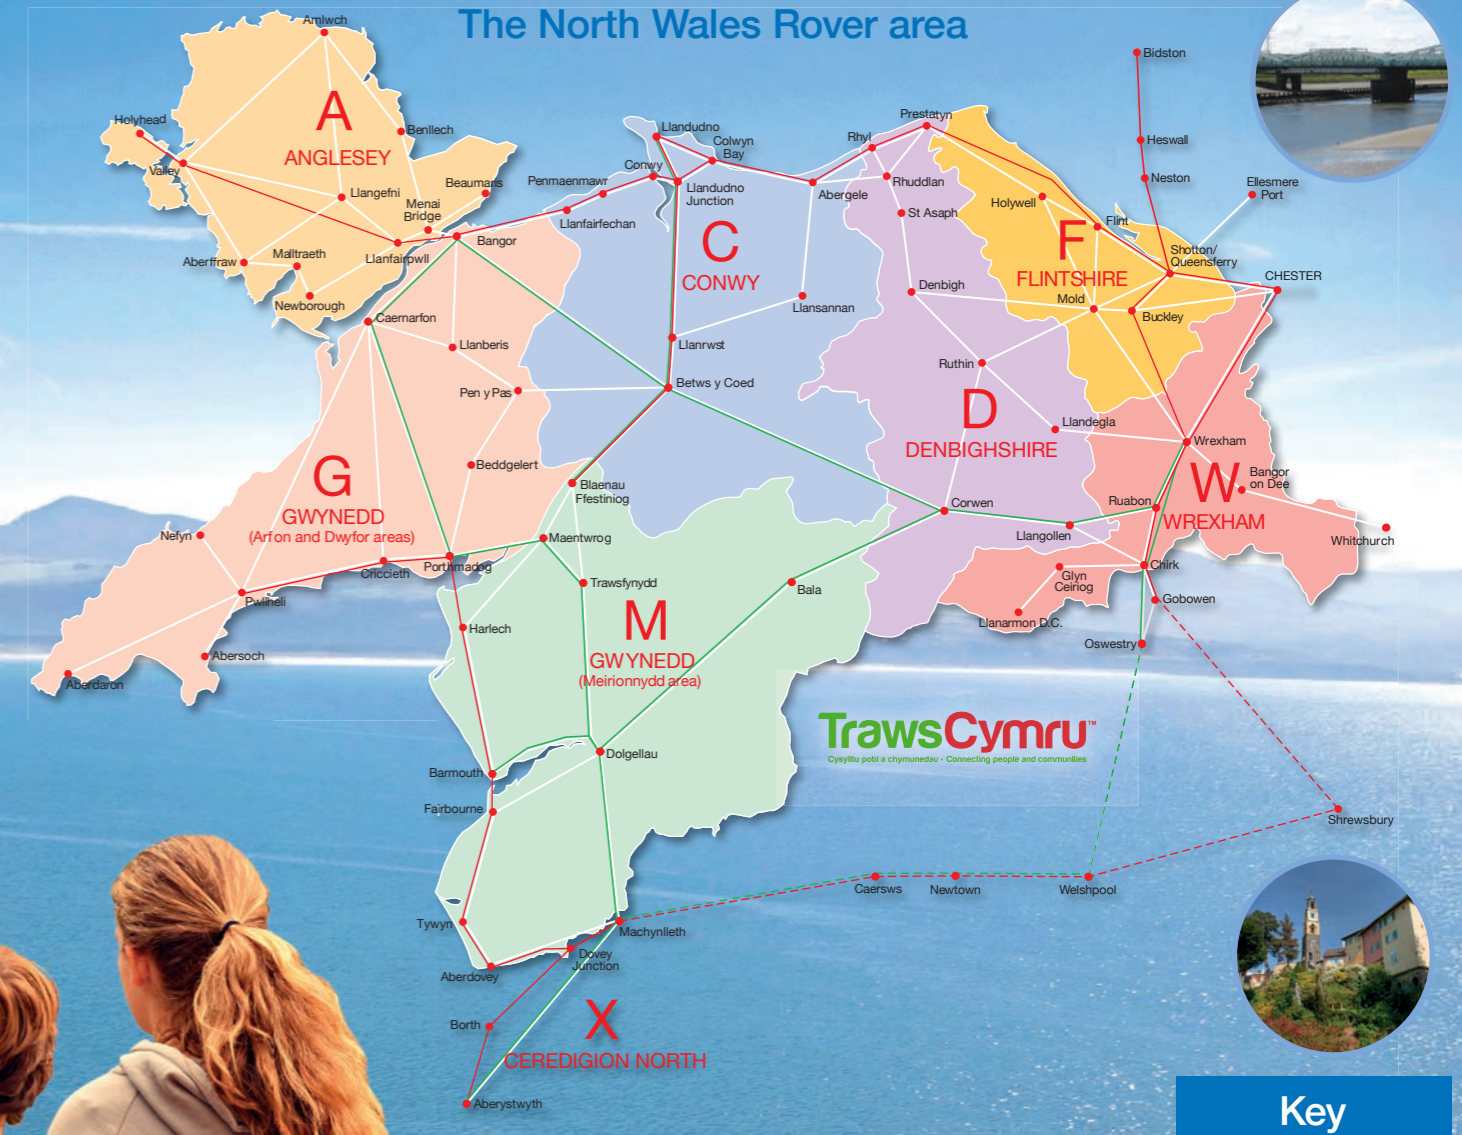

So much choice of where to go

The choice of where to go in North Wales is almost limitless. Explore the vast Snowdonia National Park, the Berwyn Mountains including the Clwydian Range or the wild and mountainous Lleyn Peninsula. Go bird watching in the Mawddach Estuary. View mighty castles such as Denbigh, Conwy, Caernarfon, Harlech, and Beaumaris. Or perhaps your preference is a seaside resort in which case head towards Prestatyn, Rhyl, Llandudno, Pwllheli, Porthmadog, Barmouth, Borth or Aberystwyth to name just a few! Walk the city walls of Chester and/or town of Conwy, follow the town trail in Dolgellau or Llangollen. Or just go for the ride and enjoy the views! You'll definitely enjoy travelling on one of the many steam railways (a 20% reduction on ordinary fares is offered on the Ffestiniog and Welsh Highland Railway network for holders of an all zones North Wales Rover Ticket).

Zones

- A Isle of Anglesey
- C Conwy
- D Denbighshire
- F Flintshire
- G Gwynedd (Arfon and Dwyfor areas)
- M Gwynedd (Meirionnydd area)
- W Wrexham & Chester
- X Ceredigion North

Key

- Main bus routes
 - TrawsCymru bus routes
 - Rail routes
- (Please note that bus and rail routes shown outside zonal boundaries are included in the availability for the adjacent zone)
- Routes included only in the All Zone Rover Ticket