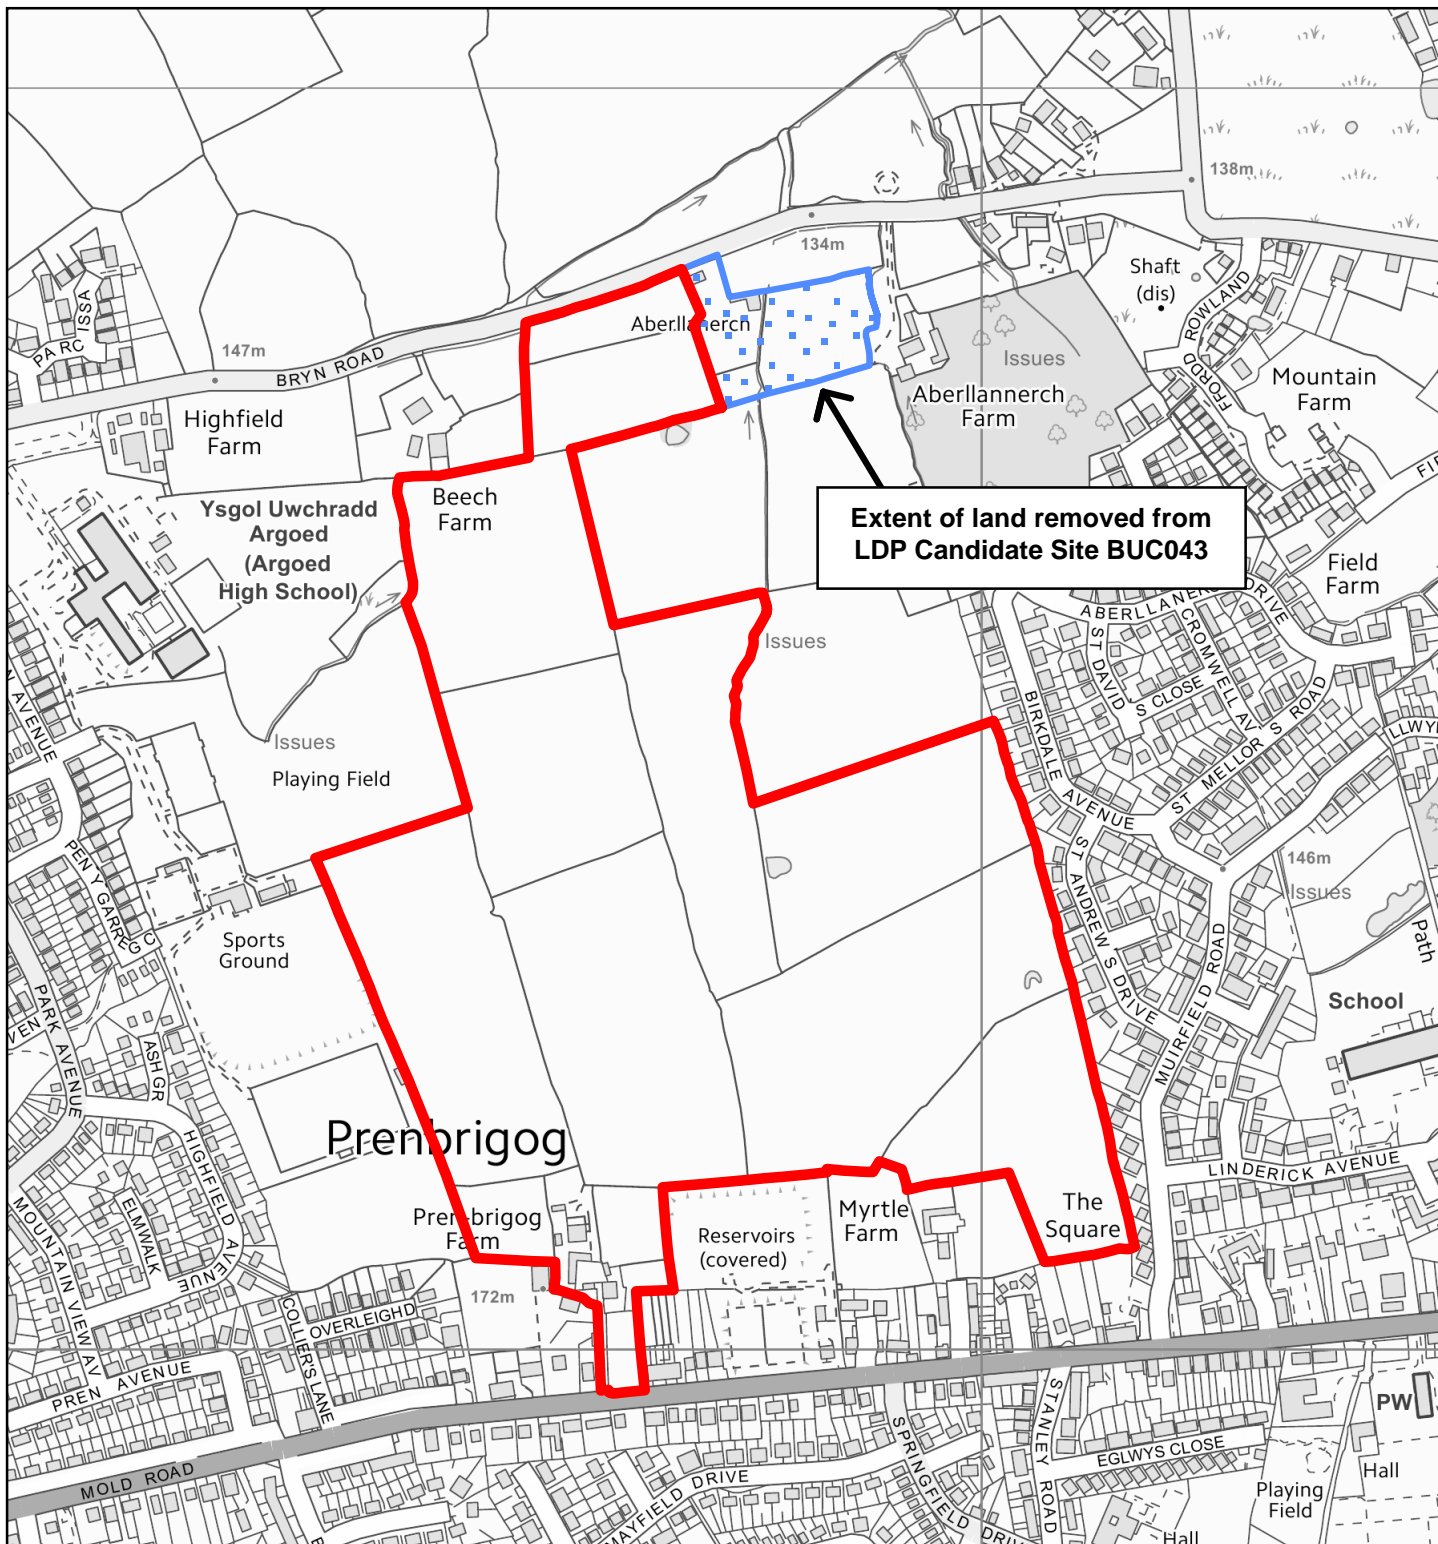

FLINTSHIRE LOCAL DEVELOPMENT PLAN – CANDIDATE SITES REGISTER ADDENDUM

Candidate site BUC043 has been reduced following a request made by the landowner to remove part of the site in May 2017.

Flintshire Local Development Plan: Candidate Site

Site Reference	BUC043
Name / Location of Site	Pren & Aberllanerch Farms, Buckley
Settlement	Buckley
Current Use of Site	Agricultural
Proposed Use of Site	Housing
Development or Protection	Development
Area (Hectares)	25.9767
OS Reference	E326796 N364416