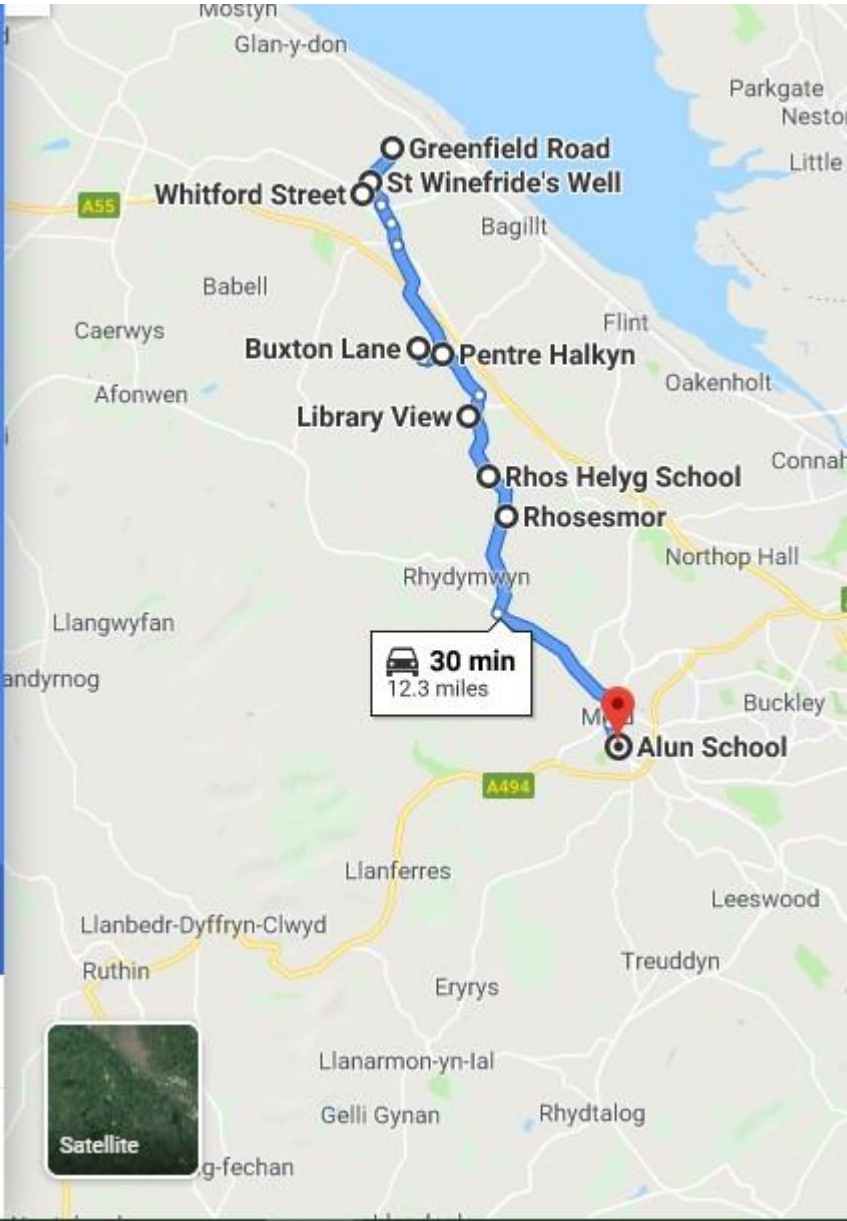

**WEST FLINTSHIRE  
OARES**

**B529Q**

<b>SAFLE BWS / BUS STOP</b>	<b>AMSER/TIME</b>		<b>SAFLE BWS / BUS STOP</b>	<b>AMSER/TIME</b>
Greenfield, Greenfield Road (School Lane)	08:00		Mold Campus	15:40
Holywell, Well Hill	08:03		Rhosesmor Park	15:50
Holywell, Whitford Street (TESCO)	08:05		Rhosesmor, by Rhos Helyg School	15:55
Pentre Halkyn, Windmill	08:15		Halkyn, Library	16:00
Halkyn, Library	08:20		Pentre Halkyn, Windmill	16:05
Rhosesmor, by Rhos Helyg School	08:25		Holywell, Whitford Street (TESCO)	16:15
Rhosesmor, Park	08:30		Holywell, Well Hill	16:18

Mold Campus	08:40		Greenfield, Greenfield Road (School Lane)	16:20
-------------	-------	--	---	-------

[ROUTE MAP](#)

- [Greenfield Rd, Holywell](#)
  - [St Winefride's Well, Plessington House,](#)
  - [Whitford St, Holywell](#)
  - [Buxton Ln, Holywell](#)
  - [Pentre Halkyn, Holywell](#)
  - [Library View, Halkyn, Holywell CH8 8EJ](#)
  - [Rhos Helyg School, Mold CH7 6PR](#)
  - [Rhousesmor, Mold CH7 6WJ](#)
  - [Alun School, Wrexham Rd, Mold CH7 1E](#)
  - [Add destination](#)
- OPTIONS**

[Send directions to your phone](#)

---

via Greenfield Rd/B5121 30 min  
 30 min without traffic 12.3 miles