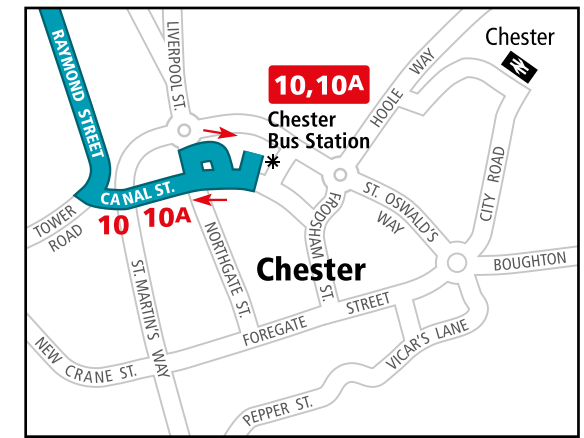

10A

Chester to Flint

Key

- ARRIVA routes 10, 10A
- Variation to main route
- Terminus point
- Buses run in direction of arrow
- Railway line and station

Dydd Llun I ddydd Sadwrn ac eithrio Gwyliau'r Banc

Monday to Saturdays except public holidays