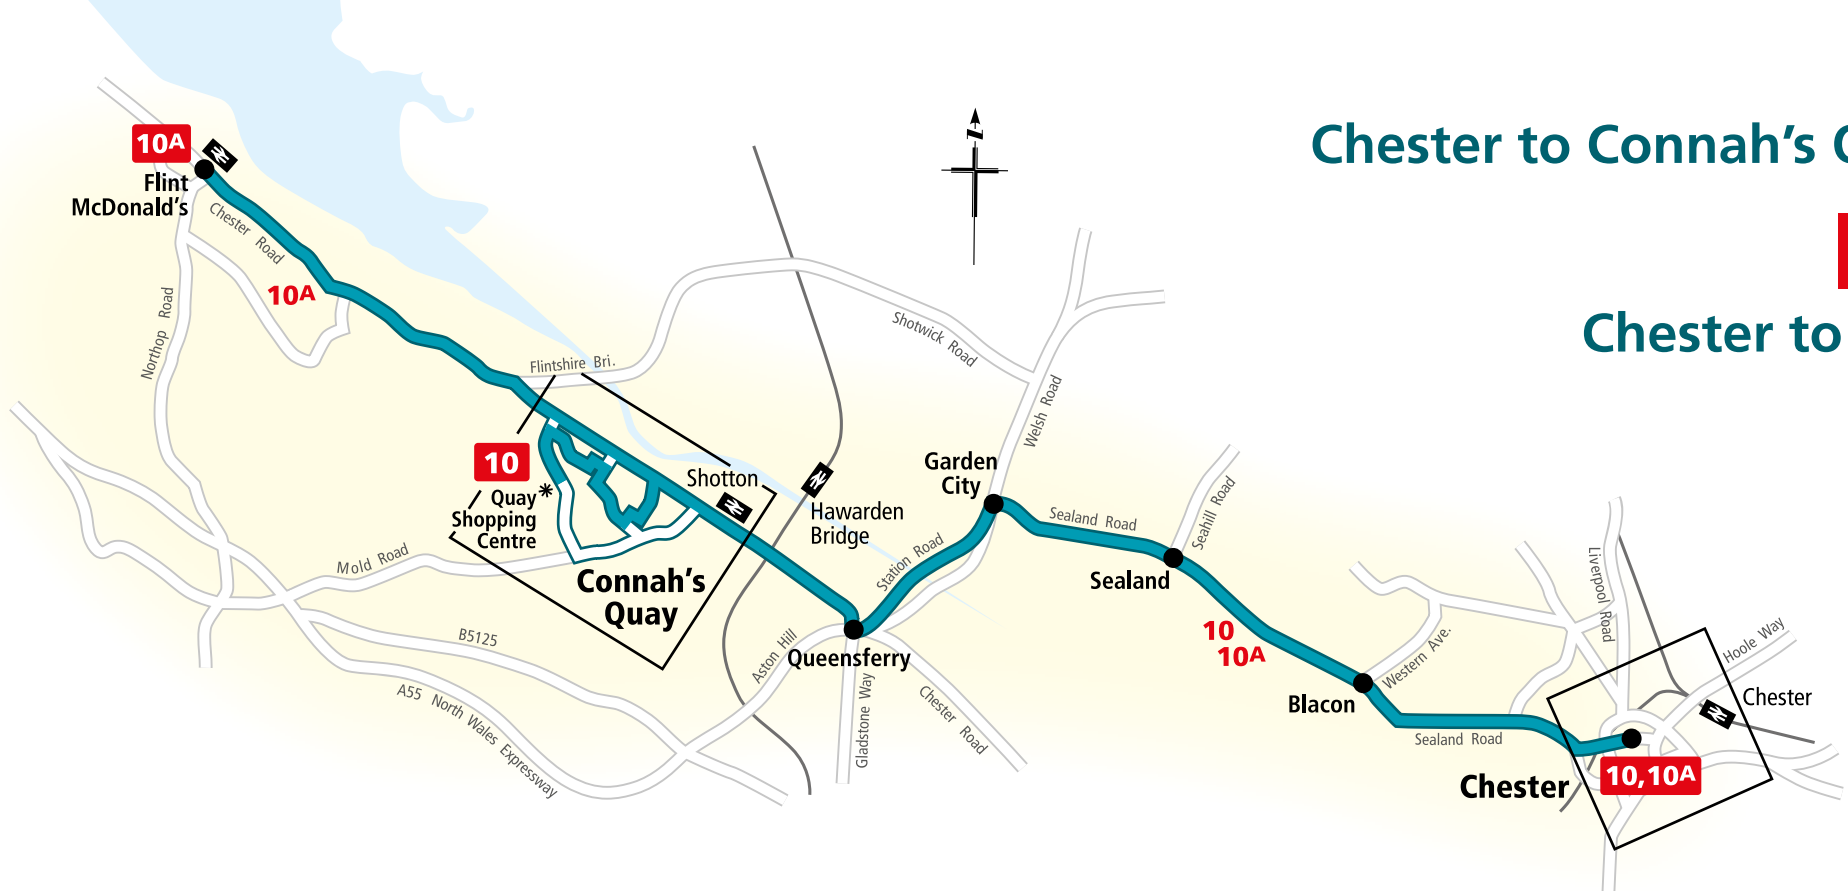

10A

Chester to Flint

Key

- ARRIVA routes 10, 10A
- Variation to main route
- Terminus point
- Buses run in direction of arrow
- Railway line and station

Dydd Llun I ddydd Sadwrn ac eithrio Gwyliau'r Banc

Monday to Saturdays except public holidays