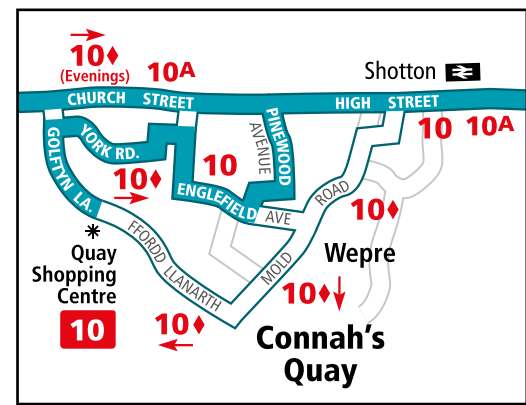

10A

Chester to Flint

Key

- ARRIVA routes 10, 10A
- Variation to main route
- Terminus point
- Buses run in direction of arrow
- Railway line and station

Dydd Llun I ddydd Sadwrn ac eithrio Gwyliau'r Banc

Monday to Saturdays except public holidays