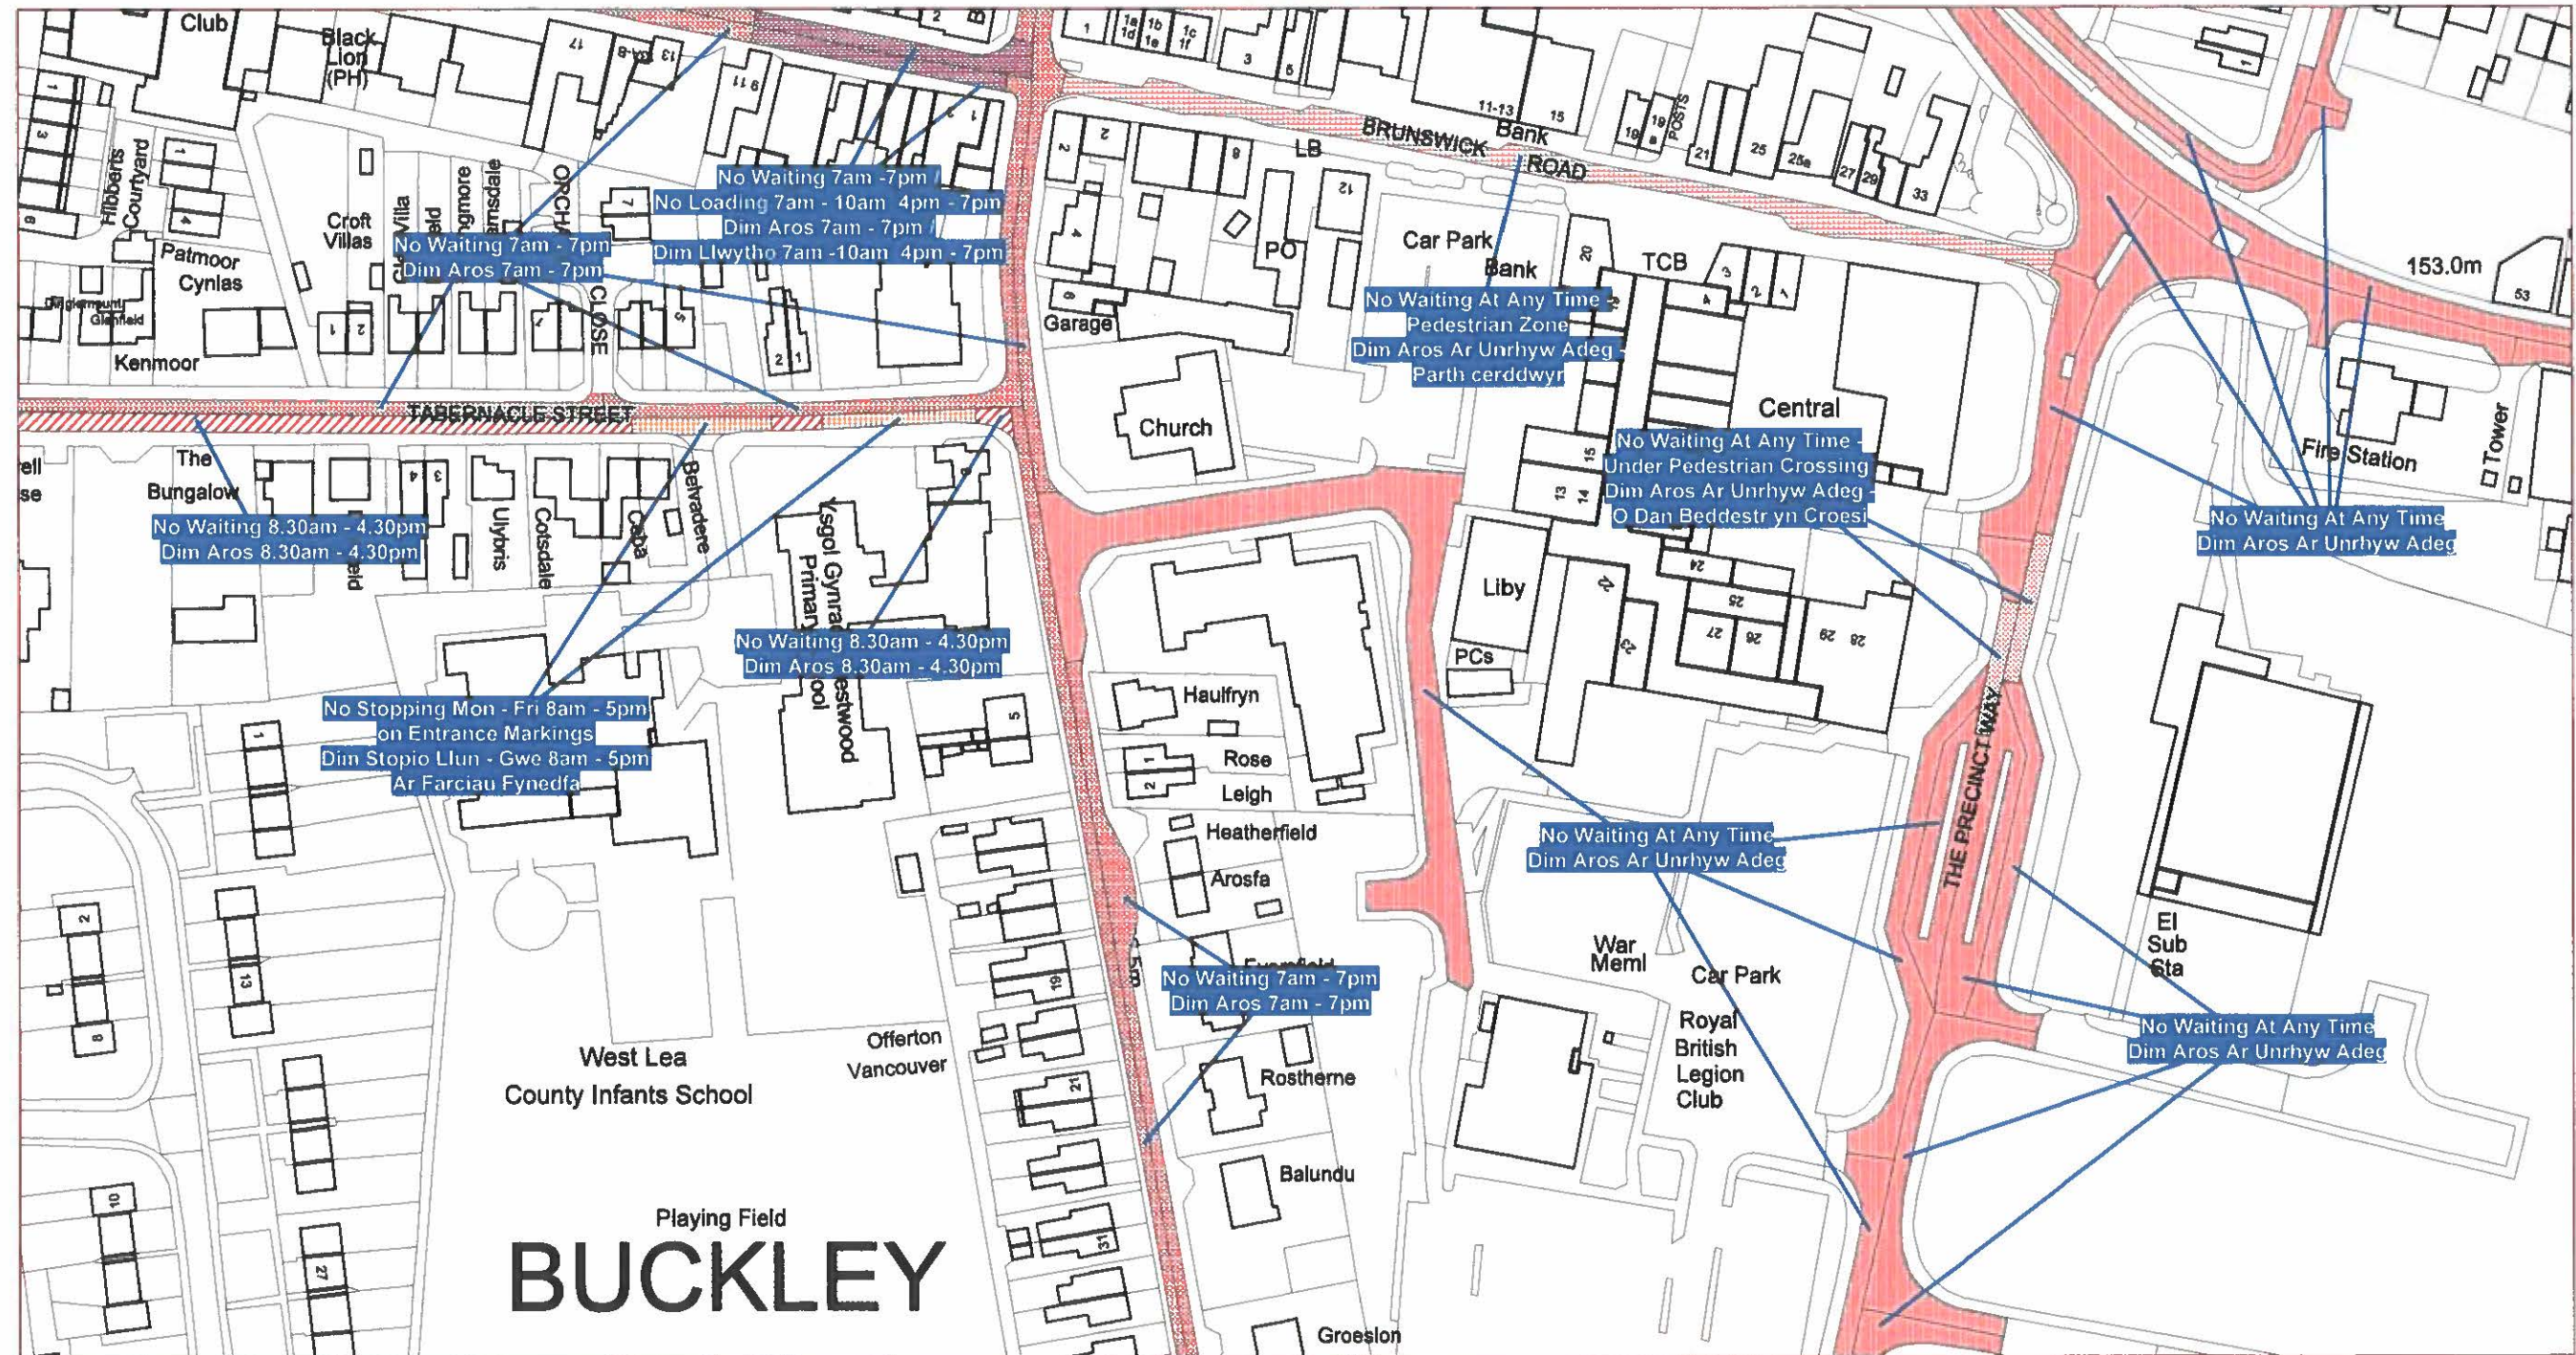

**COD ARDAL:AS94
AREA CODE:AS94**

**Sheet Revision No: 1
Rhif Adolgiad Y Ddalen: 1
Sheet active from: 1 October 2013
Dalen yn weithredol o: 1 Hydref 2013**

Scale: 1:1250
Graddfa: 1:1250

This map is reproduced from Ordnance Survey material with the permission of Ordnance Survey on behalf of the Controller of Her Majesty's Stationary Office © Crown Copyright. Unauthorised reproduction infringes Crown Copyright and may lead to prosecution or civil proceedings. Licence No. 100023386

Atgynhychir y map hwn o ddeunydd yr Ordnance Survey gyda chanlatad yr Ordnance Survey ar ran Rheolwr Llyfrfa Ei Mawrhydl © Hawffraint y Goron. Mae atgynhychu heb ganiatad yn torri hawffraint y Goron a gall hyn arwain at erlyniad neu achos sifil. Rhif trwydded 100023386