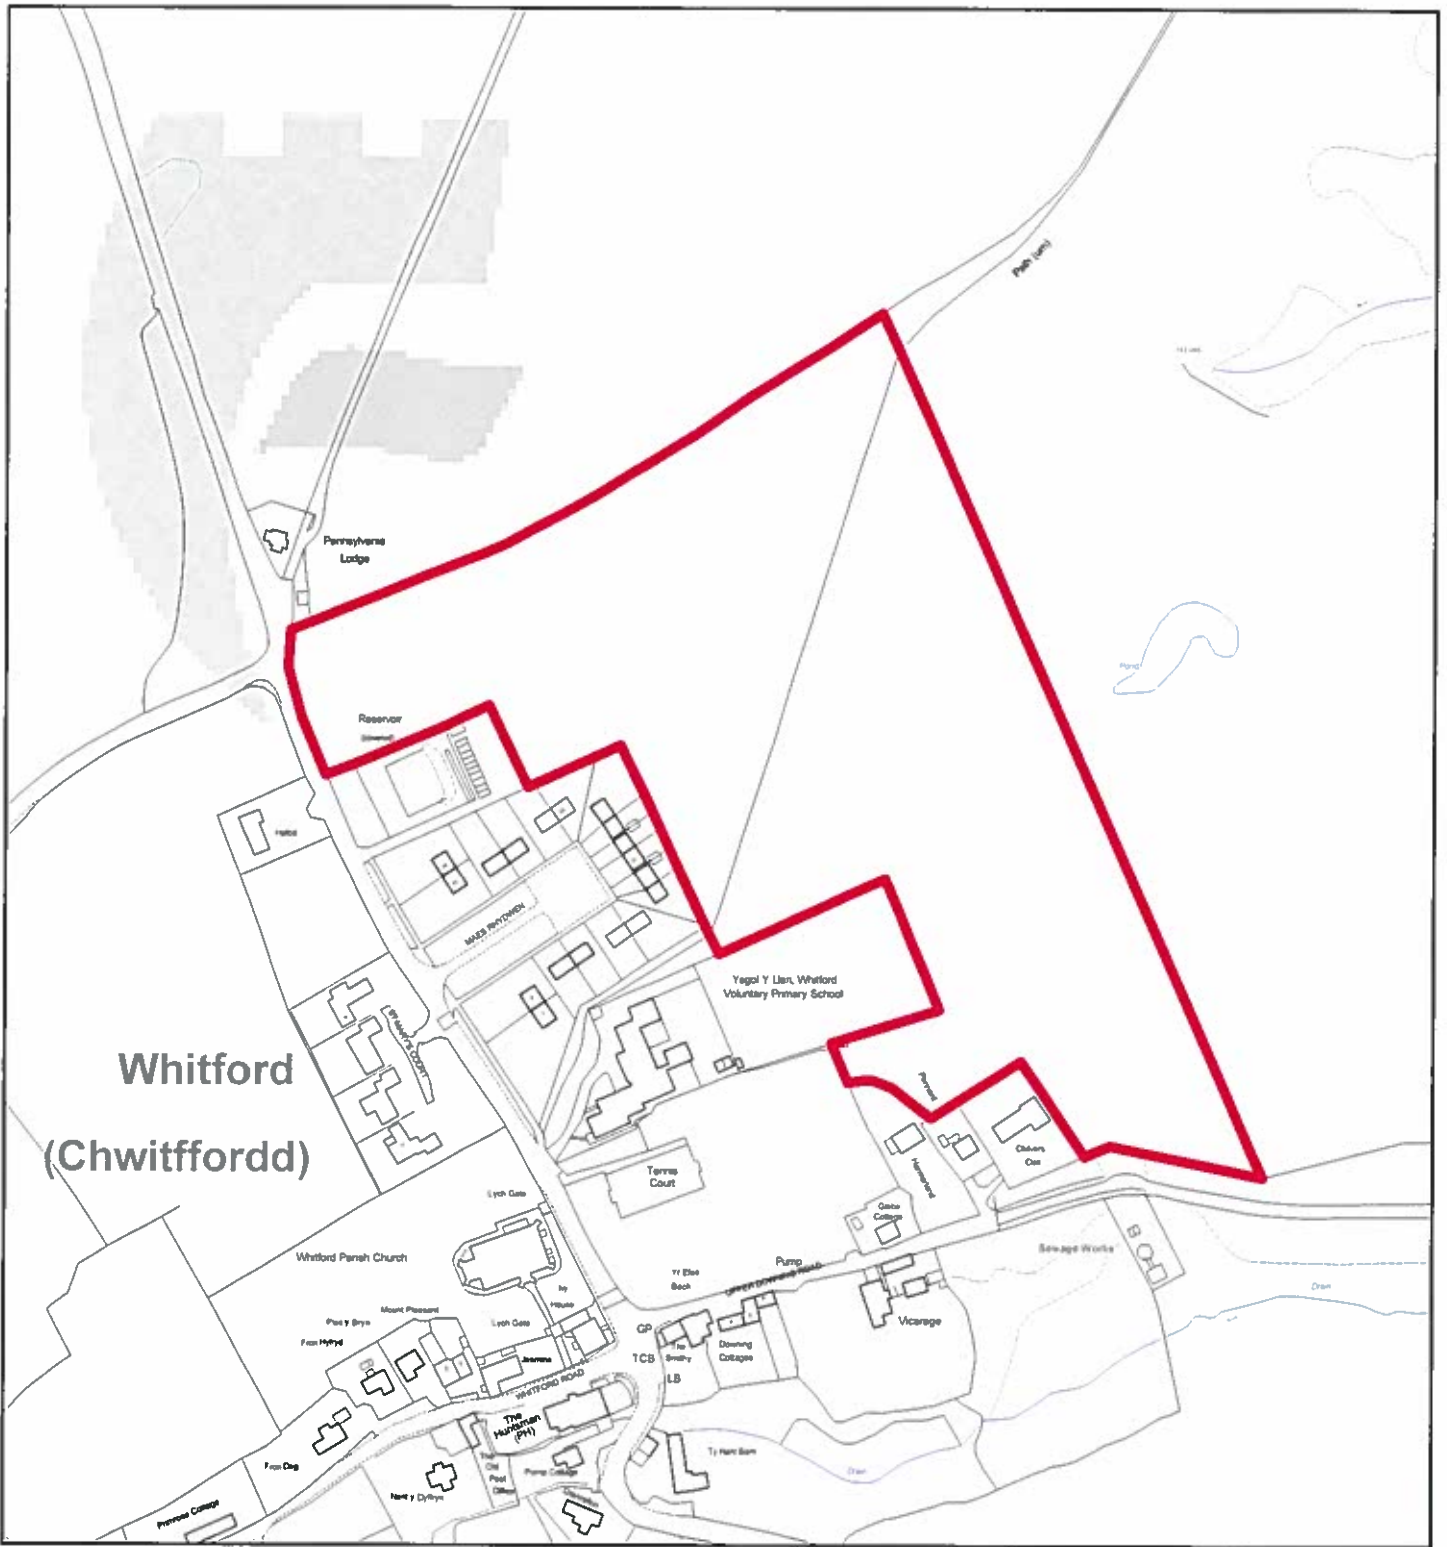

## Flintshire Local Development Plan: Candidate Site

**Site Reference** : WHI002  
**Name / Location of Site** : Pistyl Wood, Fachallt Road, Whitford  
**Settlement** : Whitford  
**Current Use of Site** : Woodland  
**Proposed Use of Site** : Housing  
**Development or Protection** : Development  
**Area (Hectares)** : 0.969485  
**OS Reference** : E314368 N377986

## Flintshire Local Development Plan: Candidate Site

**Site Reference** : WHI003  
**Name / Location of Site** : Tros y Fron Cottage, Fachallt Road, Whitford  
**Settlement** : Whitford  
**Current Use of Site** : Residential  
**Proposed Use of Site** : Housing  
**Development or Protection** : Development  
**Area (Hectares)** : 0.111528  
**OS Reference** : E314478 N378022

## Flintshire Local Development Plan: Candidate Site

**Site Reference** : WHI004  
**Name / Location of Site** : Land off Facallt Road, West of Nant y Dyffryn CH8 9AL  
**Settlement** : Whitford  
**Current Use of Site** : Agricultural  
**Proposed Use of Site** : Housing  
**Development or Protection** : Development  
**Area (Hectares)** : 0.0908934  
**OS Reference** : E314549 N378080

## Flintshire Local Development Plan: Candidate Site

**Site Reference** : WHI005  
**Name / Location of Site** : Land north east Whitford  
**Settlement** : Whitford  
**Current Use of Site** : Agricultural  
**Proposed Use of Site** : Mixed Use  
**Development or Protection** : Development  
**Area (Hectares)** : 5.26326  
**OS Reference** : E314723 N378386