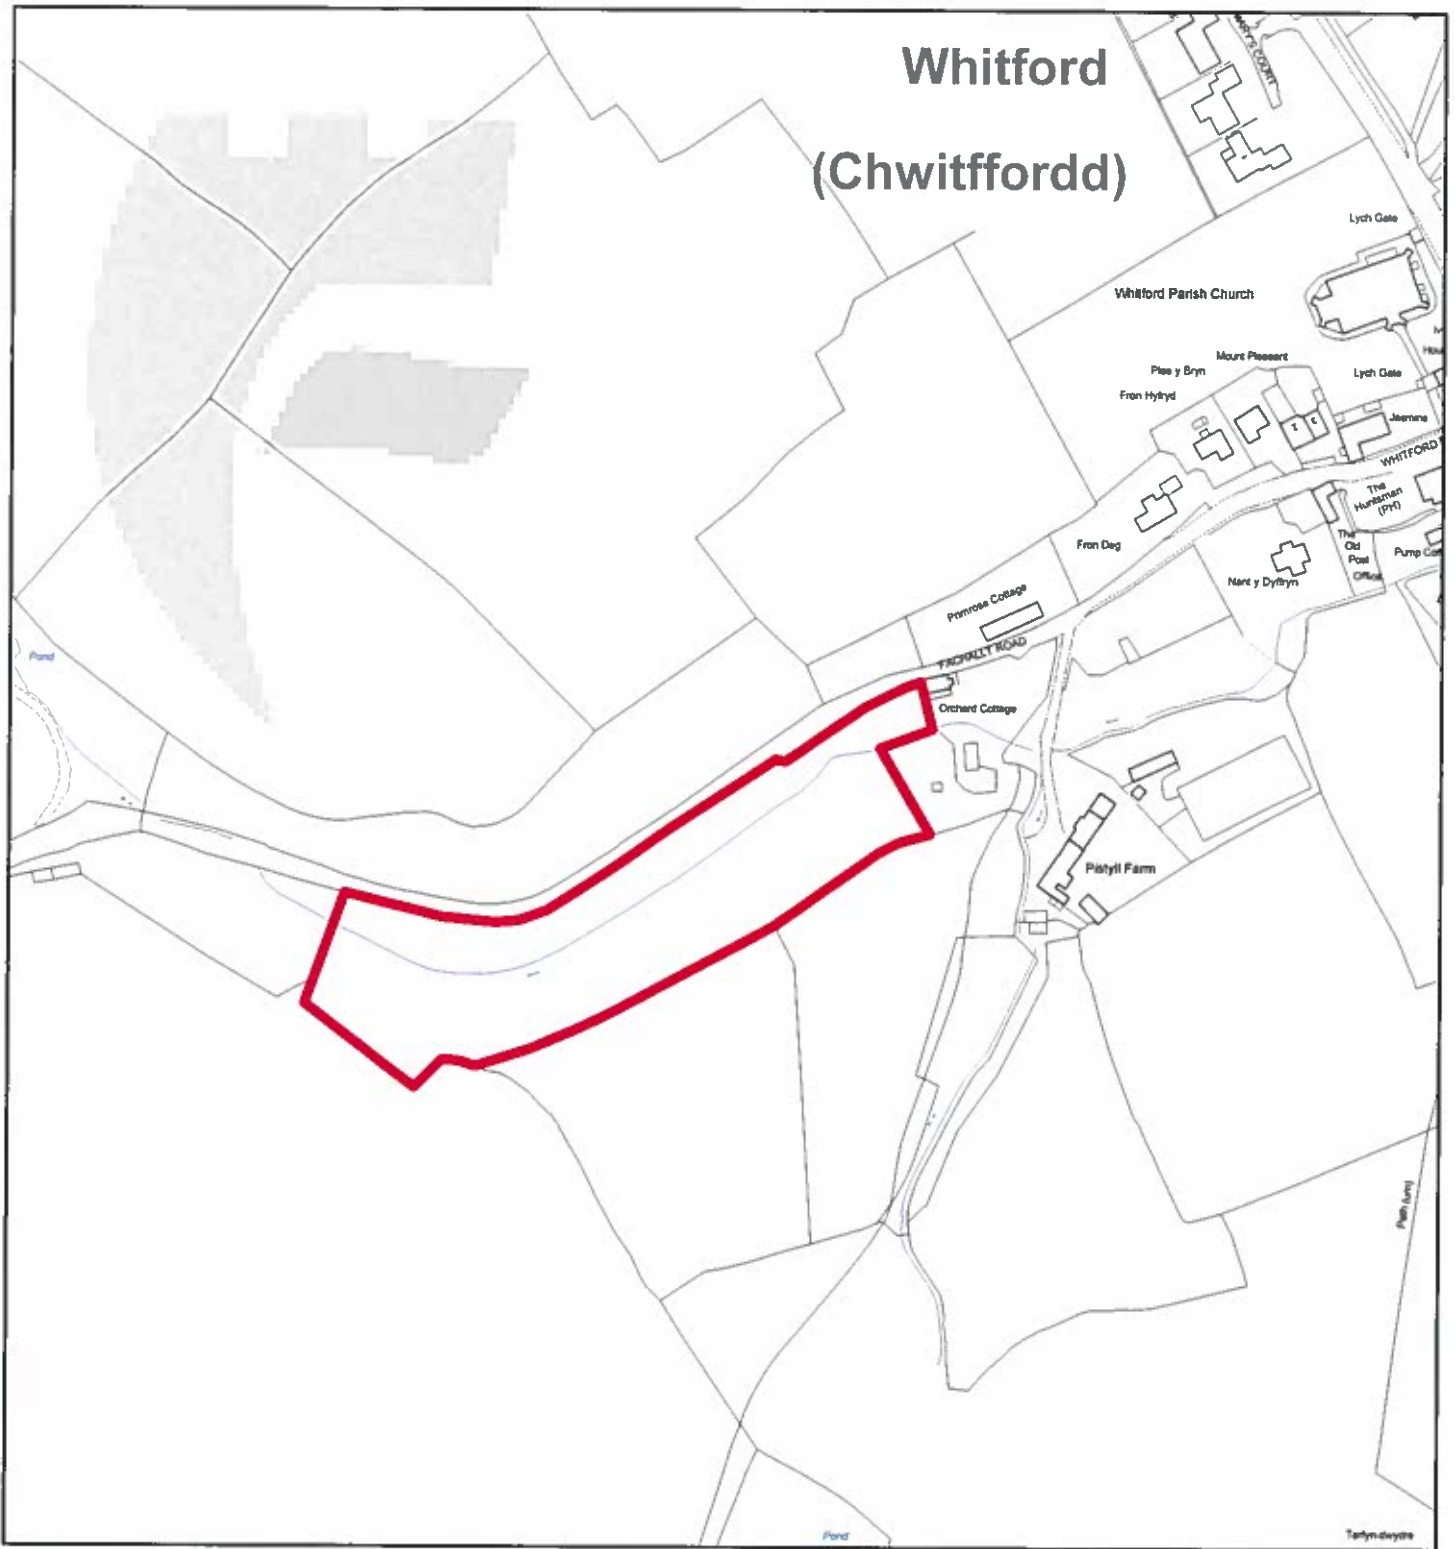

## Flintshire Local Development Plan: Candidate Site

**Site Reference** : WHI001  
**Name / Location of Site** : Land east of Ty Nant Barn, Whitford Road, Whitford  
**Settlement** : Whitford  
**Current Use of Site** : Agricultural  
**Proposed Use of Site** : Housing  
**Development or Protection** : Development  
**Area (Hectares)** : 0.394575  
**OS Reference** : E314803 N378053

## Flintshire Local Development Plan: Candidate Site

**Site Reference** : WHI002  
**Name / Location of Site** : Pistyl Wood, Fachallt Road, Whitford  
**Settlement** : Whitford  
**Current Use of Site** : Woodland  
**Proposed Use of Site** : Housing  
**Development or Protection** : Development  
**Area (Hectares)** : 0.969485  
**OS Reference** : E314368 N377986

## Flintshire Local Development Plan: Candidate Site

**Site Reference** : WHI003  
**Name / Location of Site** : Tros y Fron Cottage, Fachallt Road, Whitford  
**Settlement** : Whitford  
**Current Use of Site** : Residential  
**Proposed Use of Site** : Housing  
**Development or Protection** : Development  
**Area (Hectares)** : 0.111528  
**OS Reference** : E314478 N378022

## Flintshire Local Development Plan: Candidate Site

**Site Reference** : WHI005  
**Name / Location of Site** : Land north east Whitford  
**Settlement** : Whitford  
**Current Use of Site** : Agricultural  
**Proposed Use of Site** : Mixed Use  
**Development or Protection** : Development  
**Area (Hectares)** : 5.26326  
**OS Reference** : E314723 N378386