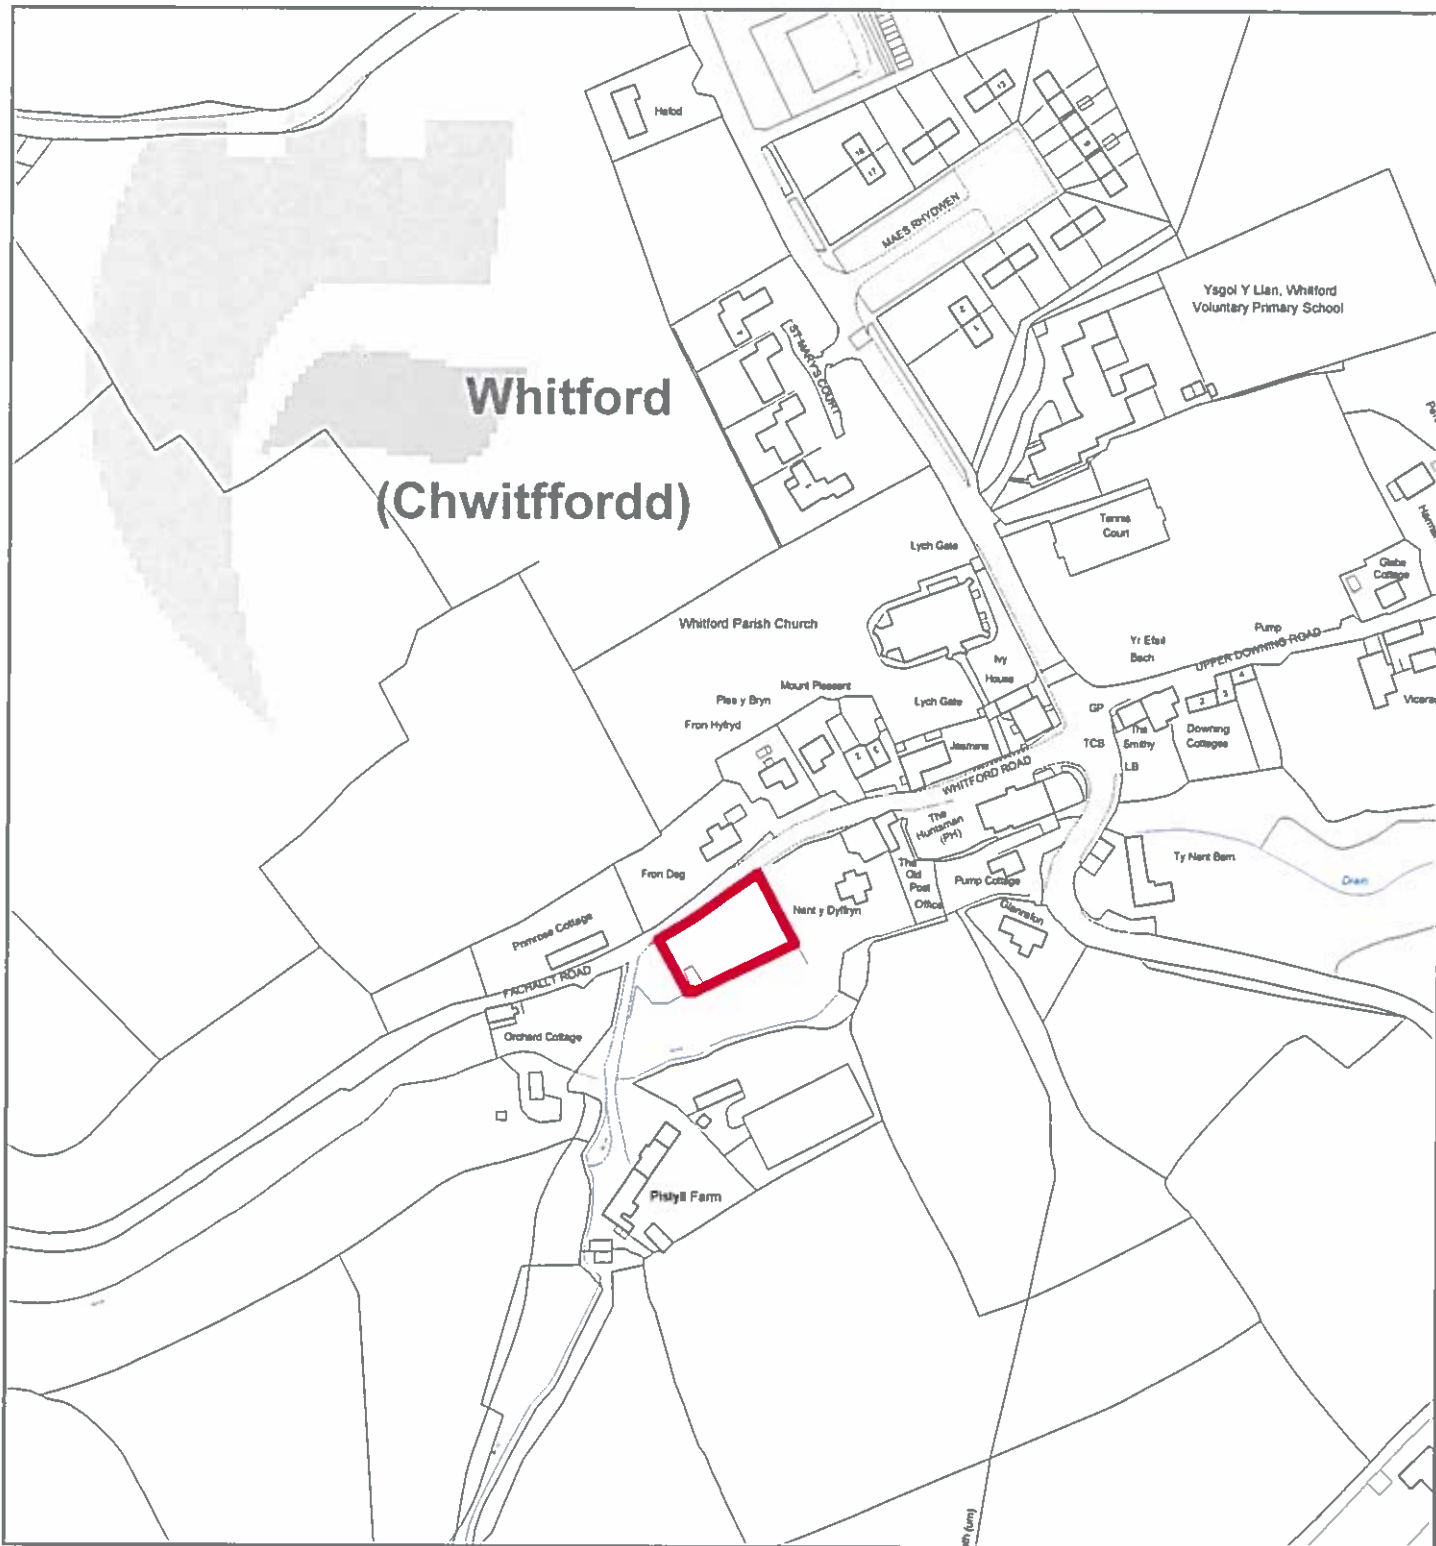

## Flintshire Local Development Plan: Candidate Site

**Site Reference** : WHI001  
**Name / Location of Site** : Land east of Ty Nant Barn, Whitford Road, Whitford  
**Settlement** : Whitford  
**Current Use of Site** : Agricultural  
**Proposed Use of Site** : Housing  
**Development or Protection** : Development  
**Area (Hectares)** : 0.394575  
**OS Reference** : E314803 N378053

## Flintshire Local Development Plan: Candidate Site

**Site Reference** : WHI002  
**Name / Location of Site** : Pistyl Wood, Fachallt Road, Whitford  
**Settlement** : Whitford  
**Current Use of Site** : Woodland  
**Proposed Use of Site** : Housing  
**Development or Protection** : Development  
**Area (Hectares)** : 0.969485  
**OS Reference** : E314368 N377986

## Flintshire Local Development Plan: Candidate Site

**Site Reference** : WHI003  
**Name / Location of Site** : Tros y Fron Cottage, Fachallt Road, Whitford  
**Settlement** : Whitford  
**Current Use of Site** : Residential  
**Proposed Use of Site** : Housing  
**Development or Protection** : Development  
**Area (Hectares)** : 0.111528  
**OS Reference** : E314478 N378022

## Flintshire Local Development Plan: Candidate Site

**Site Reference** : WHI004  
**Name / Location of Site** : Land off Facallt Road, West of Nant y Dyffryn CH8 9AL  
**Settlement** : Whitford  
**Current Use of Site** : Agricultural  
**Proposed Use of Site** : Housing  
**Development or Protection** : Development  
**Area (Hectares)** : 0.0908934  
**OS Reference** : E314549 N378080