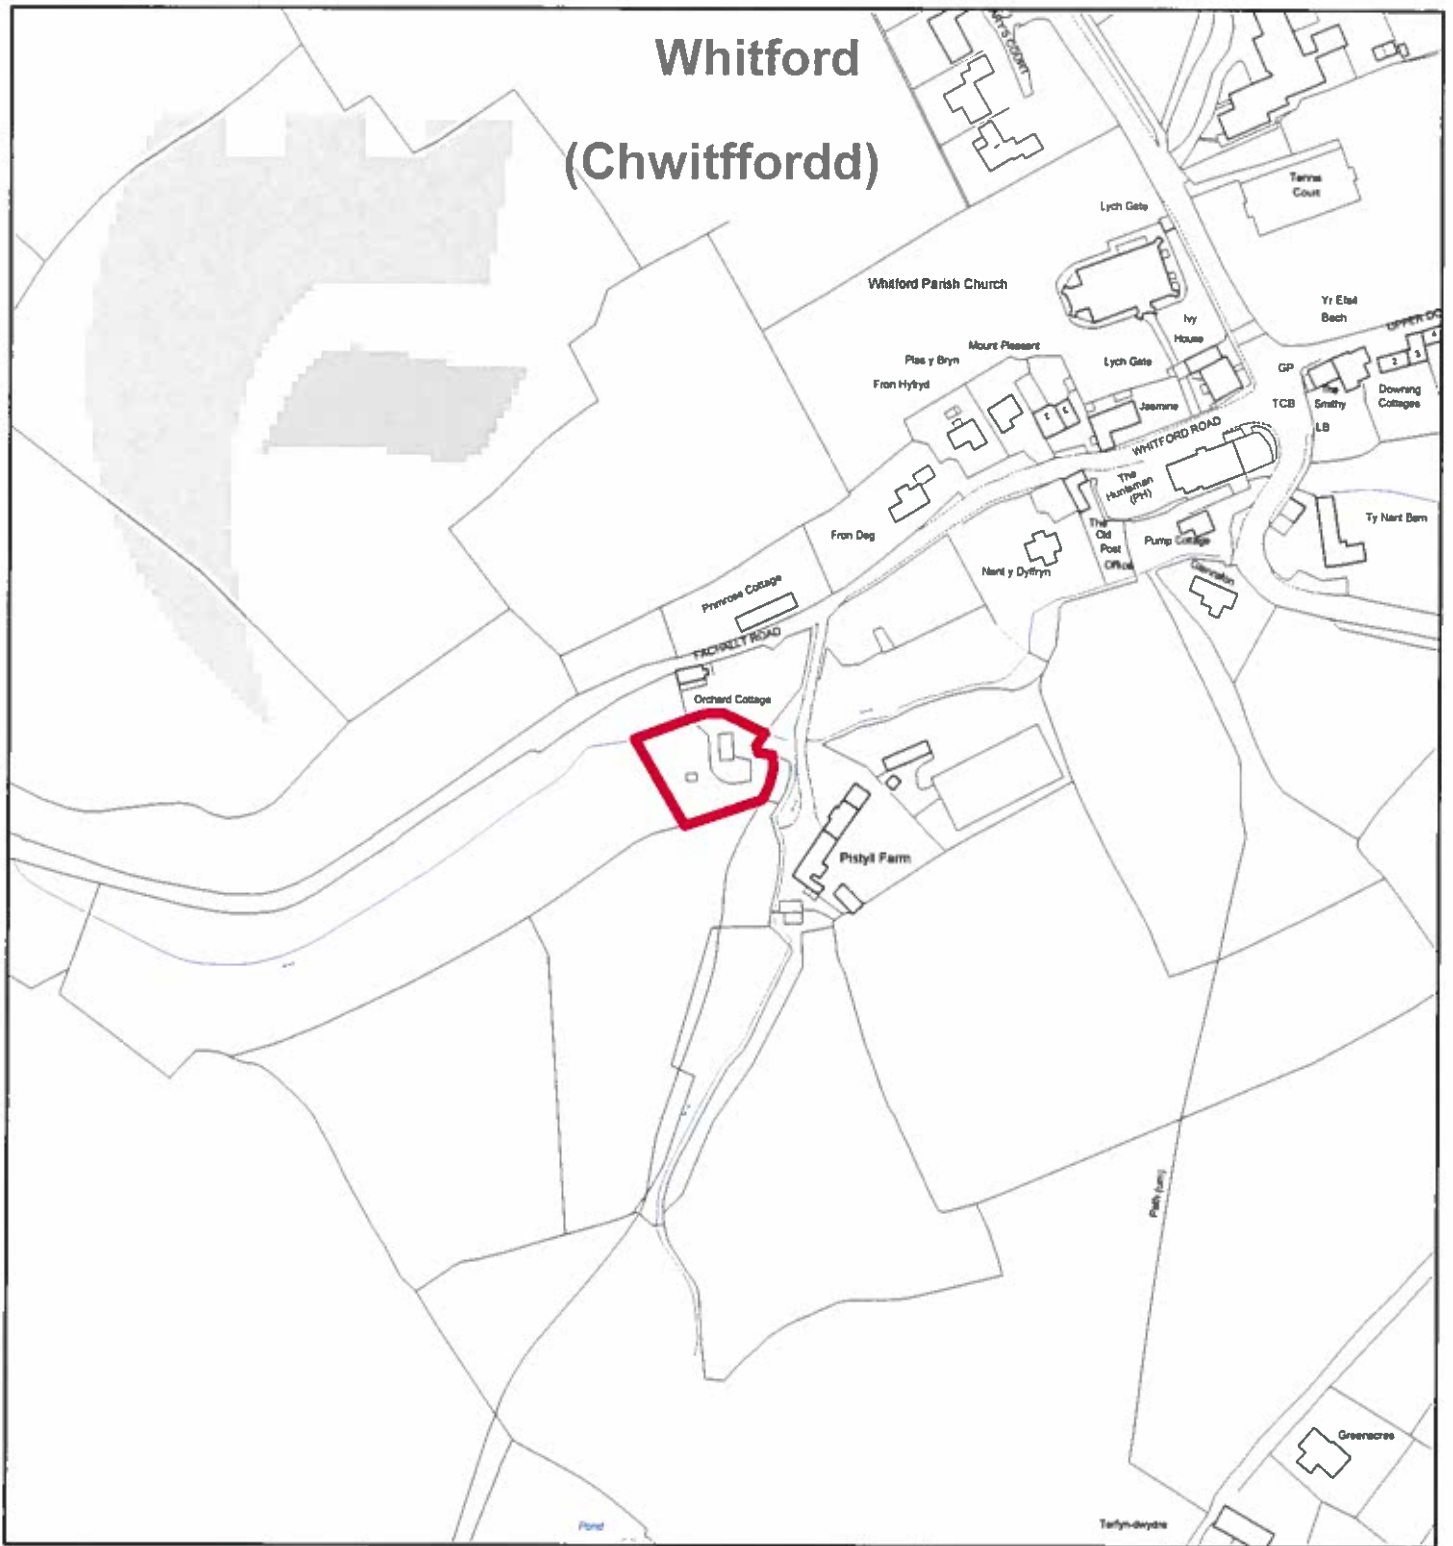

Whitford (Chwitffordd)

Flintshire Local Development Plan: Candidate Site

Site Reference : WHI003
Name / Location of Site : Tros y Fron Cottage, Fachallt Road, Whitford
Settlement : Whitford
Current Use of Site : Residential
Proposed Use of Site : Housing
Development or Protection : Development
Area (Hectares) : 0.111528
OS Reference : E314478 N378022